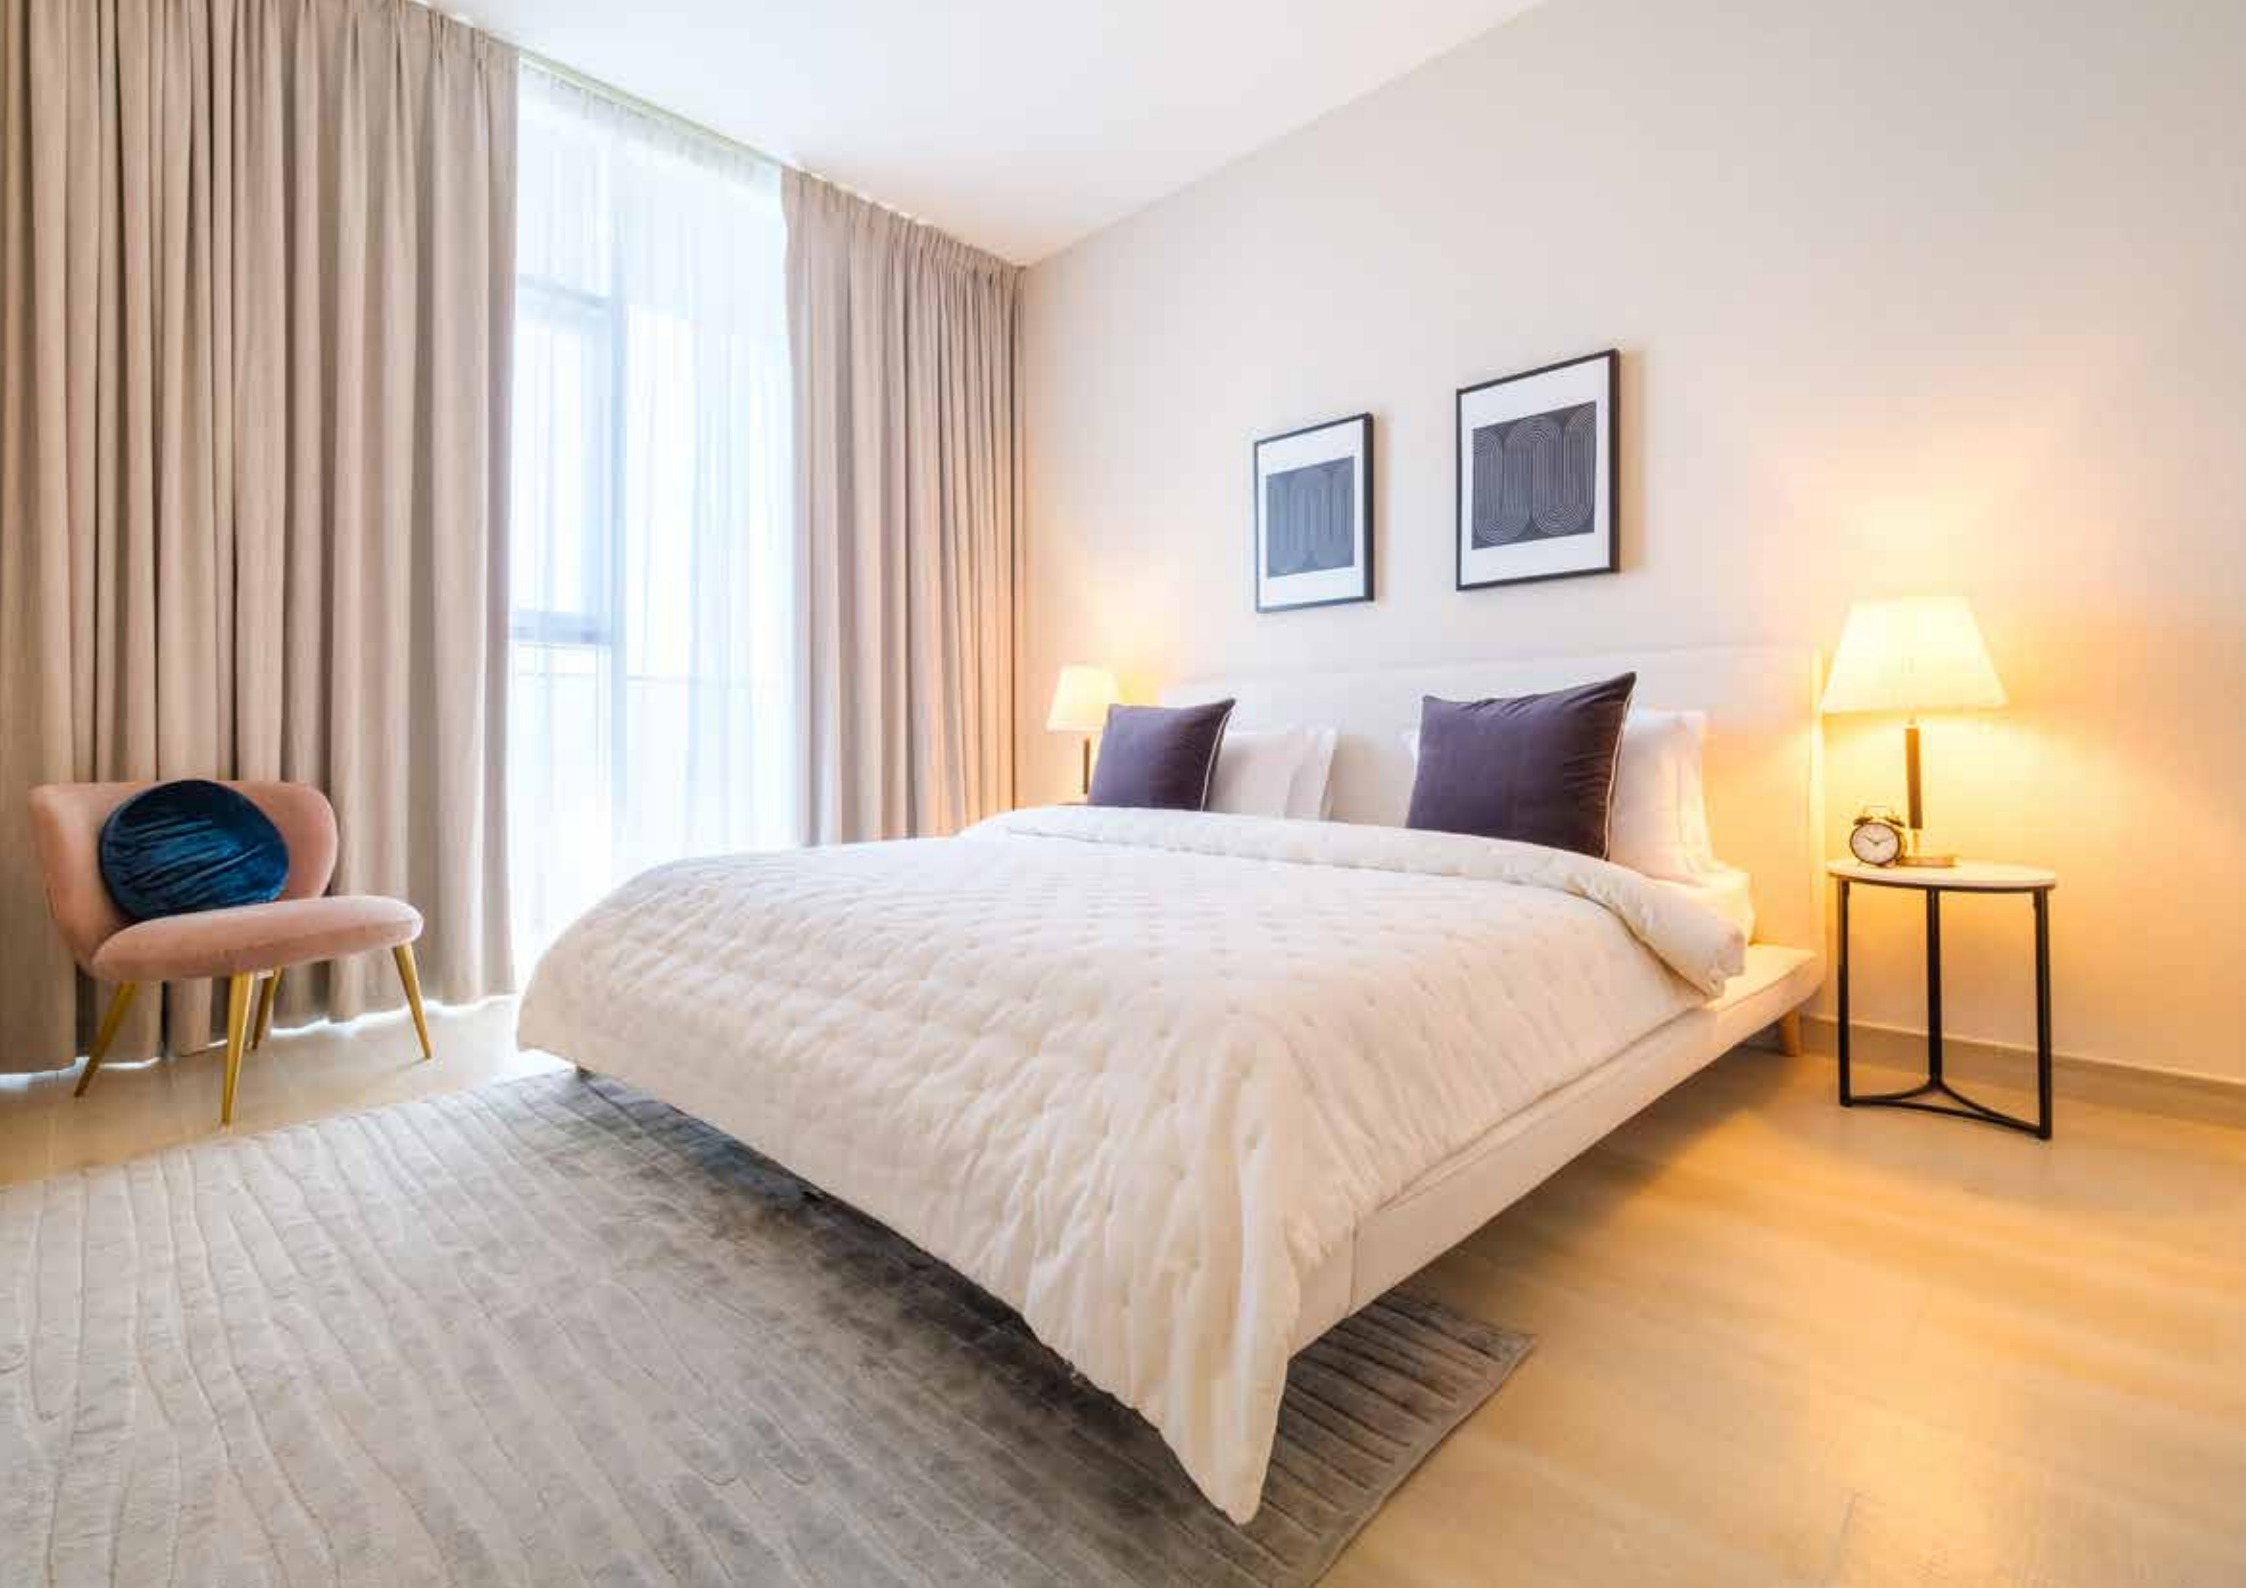

OUR INTERIORS

Find solace in a living environment that echoes your unique style and sensibility.

At Bloom Towers, form and function seamlessly synchronize to create a space you'll be proud to call home, with a clean, modernist palate and elegant design cues that you can infuse with your own personality. Warm accents throughout the bright, open-plan layout connect your comfortable living space with the spectacular views streaming across your private balcony and through your floor-to-ceiling windows.