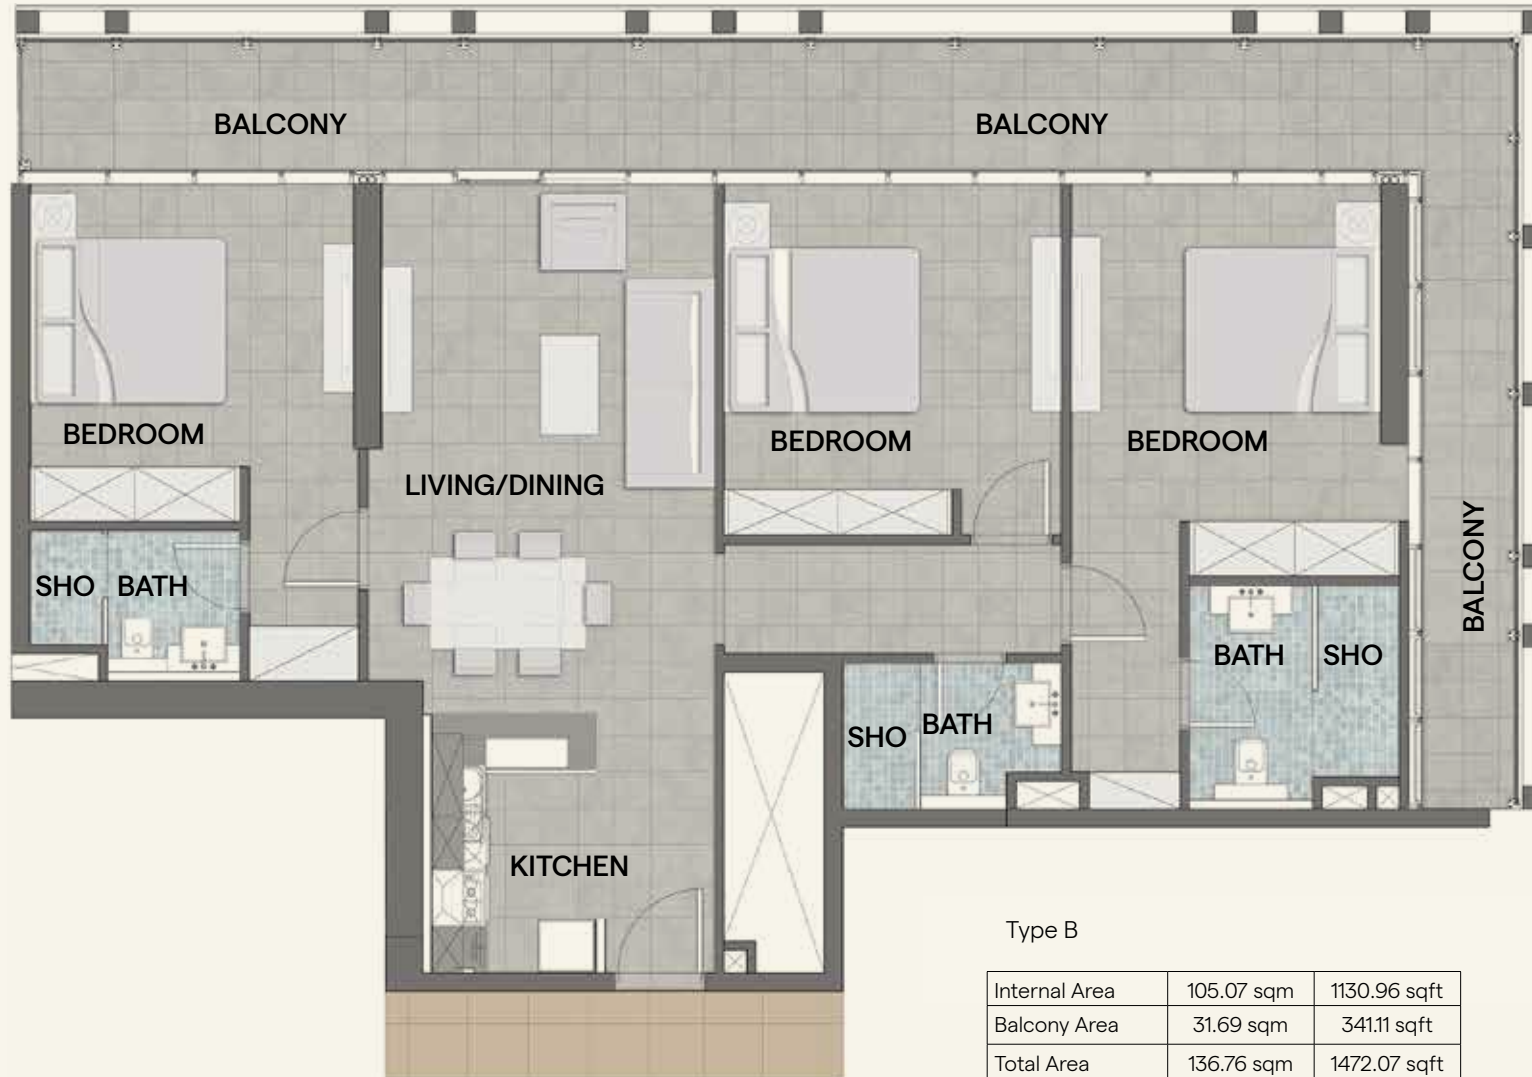

THREE BEDROOM APARTMENT FLOOR PLAN (Tower A)